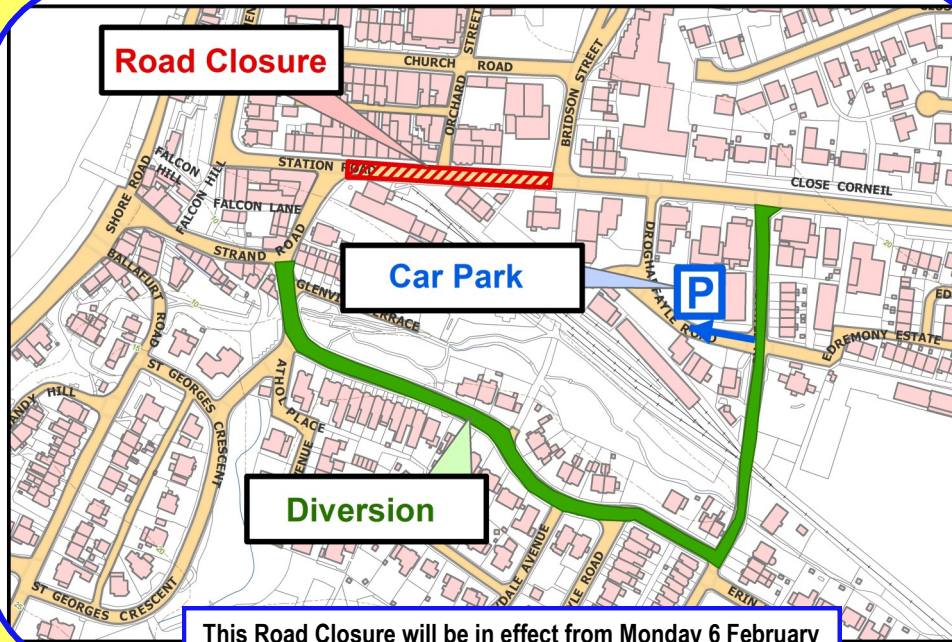

PORT ERIN REGENERATION IS UNDERWAY

***Come and join the big dig
and get dug into the Port Erin Shops!***

**SHOPS AND
BUSINESSES OPEN
AS
USUAL**

**PARKING
AVAILABLE**

**ACCESS TO ALL
BUSINESSES
MAINTAINED**

KEY MESSAGES

- All shops remain open for business and are accessible
- Parking is available at Station Road and in surrounding areas including the car park off Droghadfaile Road (see map below)
- Follow diversion routes marked by yellow signs (see map below)
- Works will be substantially completed by TT 2017
- The works are broken down into phases to reduce disruption
- The finished scheme will not reduce parking spaces